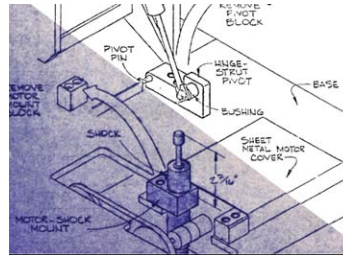

CAD and Technical Drawing Offices

Image Enhancement

Image Restoration

Archived Blueprints

Because you need large format scanning solutions that work for you:

SmartLF Ci 24 scanners include SmartWorks EZ SCAN/COPY/EMAIL software that combines wide format scanning and copying in one very easy to use program and has full compatibility with wide format printers through standard Windows drivers.