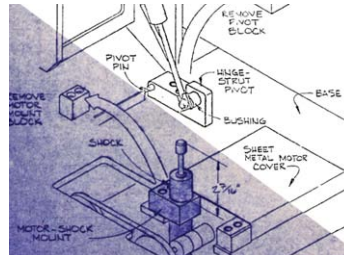

Construction and Architecture Drawings

Image Enhancement

Image Restoration

Archived Blueprints

Because you need large format scanning solutions that work for you:

SmartLF Ci 40 scanners include SmartWorks EZ SCAN/COPY/EMAIL software that combines wide format scanning and copying in one very easy to use program and has full compatibility with wide format printers through standard Windows drivers.